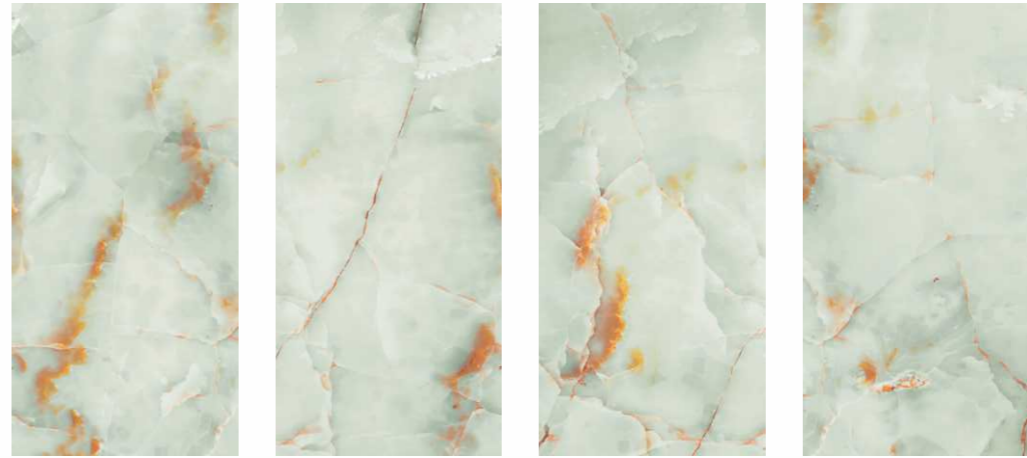

averaly mint