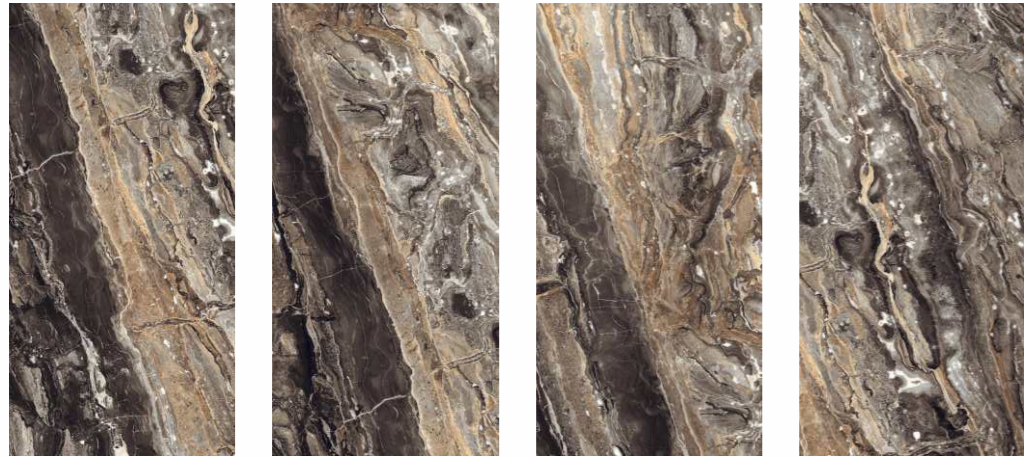

GVT & PGVT 1200 x 600

santa natural

sleek and
contemporary
look