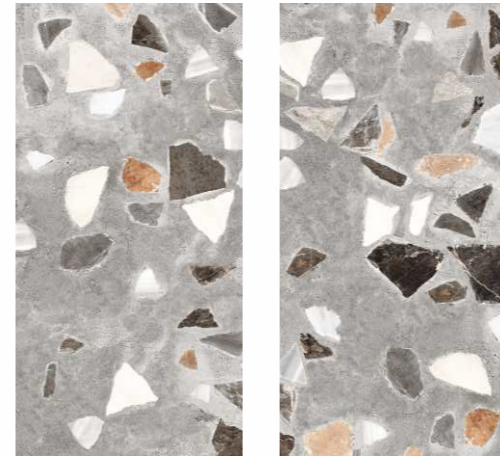

terazzo 5006