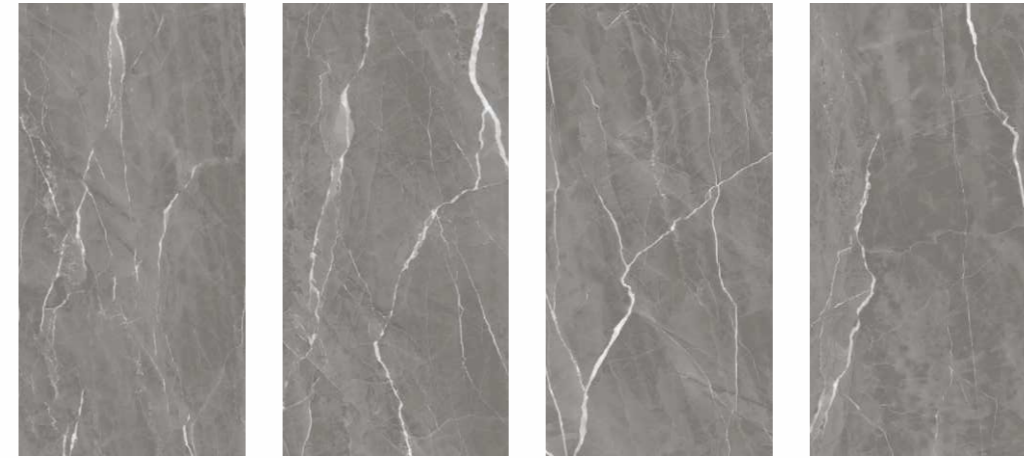

amarillo gris