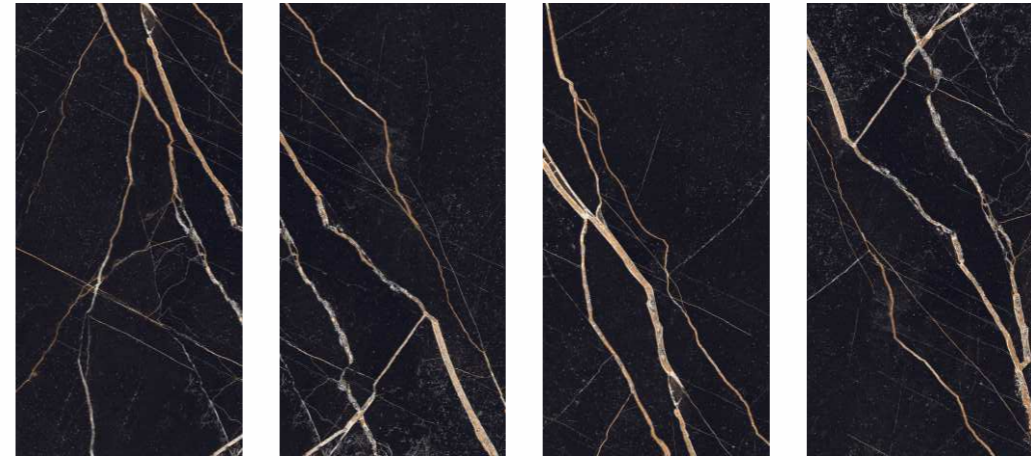

royal vendom black